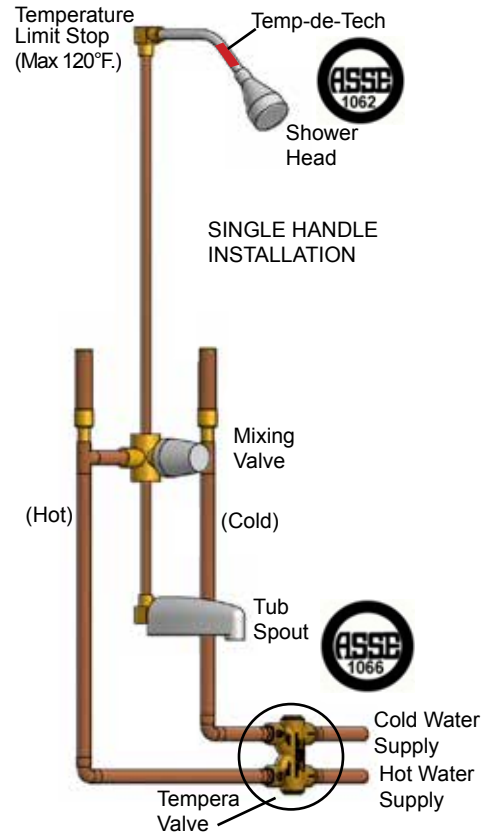

Precision Plumbing Products
"Specify with Confidence - Install with Pride"

**SHOWER
 TEMP-DE-TECH**

www.pppinc.net

"Make the Connection"

FEATURES:

- Corrosion Resistant Brass Valve
- High Limit 120°F (49°C) Scald Protection
- Fits All Shower Heads & Shower Hoses
- Screws into Place in Seconds
- No Tools or Adjustments Necessary
- Automatic Reset Feature
- A Flow Rate of 4 gpm. at 40 psi.
- Available in a Chrome Plated Finish

PART NUMBER
 TSV-500 Chrome Plated

APPLICATIONS

- Private/Public Housing · Child Care
- Hospitals · Hotels/Motels · Leisure Centers · Health Care

NOTE: If the water temperature exceeds 120°F, TEMP-DE-TECH will shut down the flow to a trickle.
 To reset, turn the shower valve to a lower temperature, the Shower Device will open again, within 20-60 seconds.