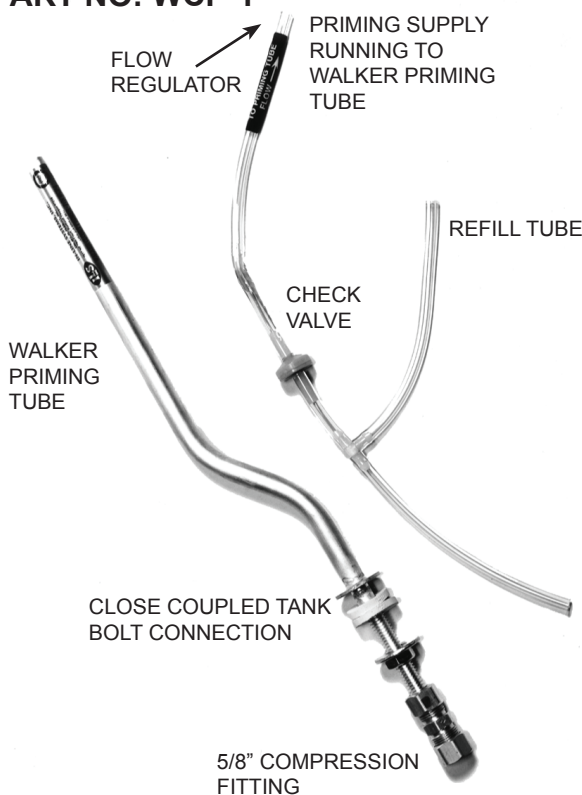

Precision Plumbing Products

"Specify with Confidence - Install with Pride"

**WALKER
CLOSET PRIMER**

Simple Installation.

All Plumbing Connections Provided

Manufactured from Brass and Plastic Tubing

Simple Retro-fit to Existing Installations.

Provides a Fresh Water Prime Each Time the Toilet is Flushed.

The Walker Closet Primer is manufactured from brass parts with all parts provided for simple installation. This trap priming device provides approximately 2 ozs of fresh water per flush. The Walker Closet Primer is designed to prime one floor drain trap at a distance not to exceed twenty (20) feet from point of installation. It is recommended that a 5/8" OD copper make-up water line is run between the primer and the floor drain trap. Trap primer make-up line must have continuous slope to floor drain.

(Consult Local Code Requirements).

PART NO: WCP-1

Precision Plumbing Products

Division of JL Industries, Inc.

Airport Business Center
802 SE 199th Avenue
Portland, Oregon 97233
T (503) 256-4010
F (503) 253-8165

www.pppinc.net