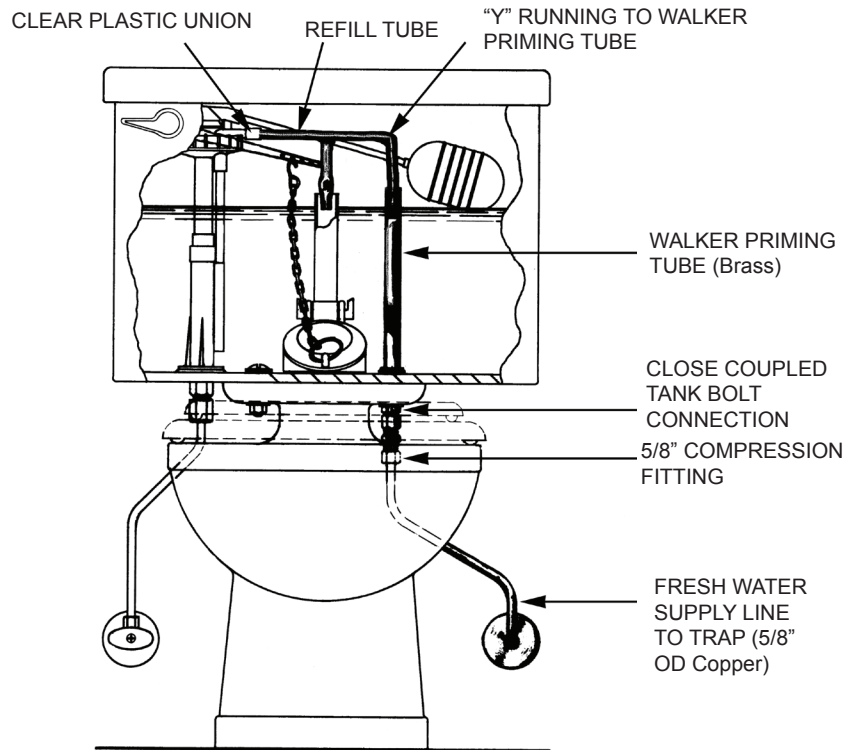

Precision Plumbing Products

"Specify with Confidence - Install with Pride"

**WALKER
CLOSET PRIMER**

Simple Installation.

All Plumbing Connections Provided

Manufactured from Brass and Plastic Tubing

Simple Retro-fit to Existing Installations.

Provides a Fresh Water Prime Each Time the Toilet is Flushed.

The Walker Closet Primer is manufactured from brass parts with all parts provided for simple installation. This trap priming device provides approximately 2 ozs of fresh water per flush. The Walker Closet Primer is designed to prime one floor drain trap at a distance not to exceed twenty (20) feet from point of installation. It is recommended that a 5/8" OD copper make-up water line is run between the primer and the floor drain trap. Trap primer make-up line must have continuous slope to floor drain.

(Consult Local Code Requirements).

PART NO: WCP-1

Precision Plumbing Products

Division of JL Industries, Inc.

Airport Business Center
802 SE 199th Avenue
Portland, Oregon 97233
T (503) 256-4010
F (503) 253-8165

www.pppinc.net