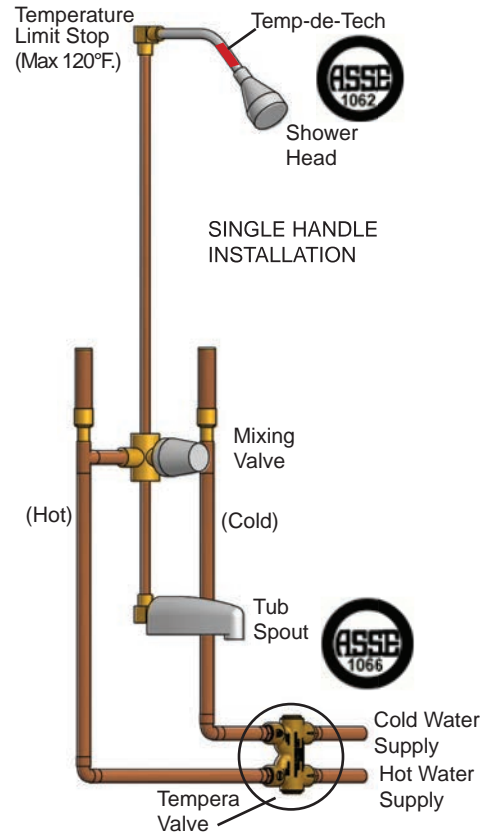

Precision Plumbing Products
"Specify with Confidence - Install with Pride"

LEAD FREE

**SHOWER
 TEMP-DE-TECH**

www.pppinc.net

"Make the Connection"

- FEATURES:**
 Corrosion Resistant Brass Valve
 High Limit 120°F (49°C) Scald Protection
 Fits All Shower Heads & Shower Hoses
 Screws into Place in Seconds
 No Tools or Adjustments Necessary
 Automatic Reset Feature
 A Flow Rate of 4 gpm. at 40 psi.
 Available in a Chrome Plated Finish

PART NUMBER
 TSV-500 Chrome Plated

APPLICATIONS
 Private/Public Housing · Child Care
 · Hospitals · Hotels/Motels · Leisure
 Centers · Health Care

NOTE: If the water temperature exceeds 120°F, TEMP-DE-TECH will shut down the flow to a trickle.
 To reset, turn the shower valve to a lower temperature, the Shower Device will open again, within 20-60 seconds.