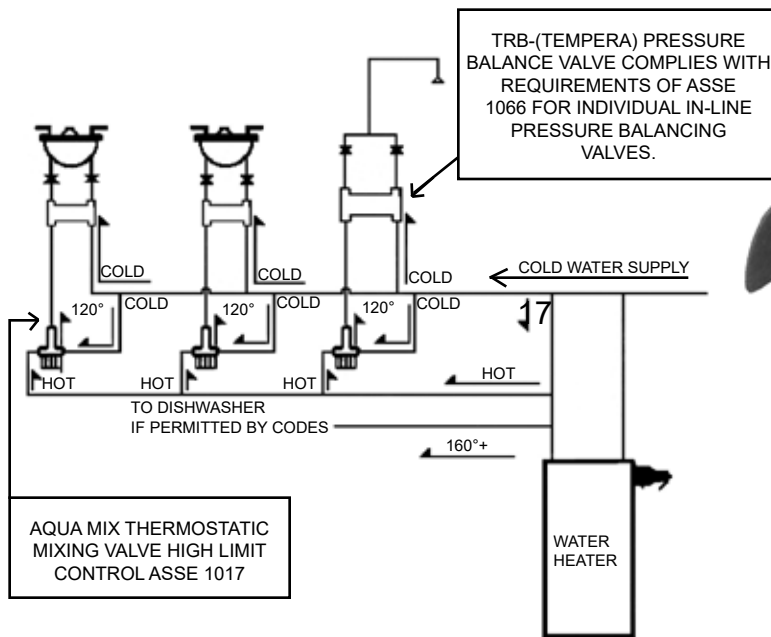

**Precision Plumbing Products**  
*"Specify with Confidence - Install with Pride"*

**LEAD FREE**

**TEMPERA-THERM  
 THERMOSTATIC/PRESSURE BALANCE CONTROL**

www.pppinc.net

TEMPERA-THERM KIT

**PART NUMBERS:**

- TRB-1T - Pressure Balancing Valve w/PTMV-500-17 Mixing Valve
- TRB-2T - Pressure Balancing Valve w/PTMV-750-17 Mixing Valve
- TRB-3T - Pressure Balancing Valve w/PTMV-1000-17 Mixing Valve

Precision Plumbing provides the first High Limit Thermostatic/Pressure Balance Control Package for two handle mixing valves.

This application will provide temperature control at a maximum of 120°F for all fixtures in the home or business.

Place the tempera valve ahead of the shower controls to maintain even temperatures during use.