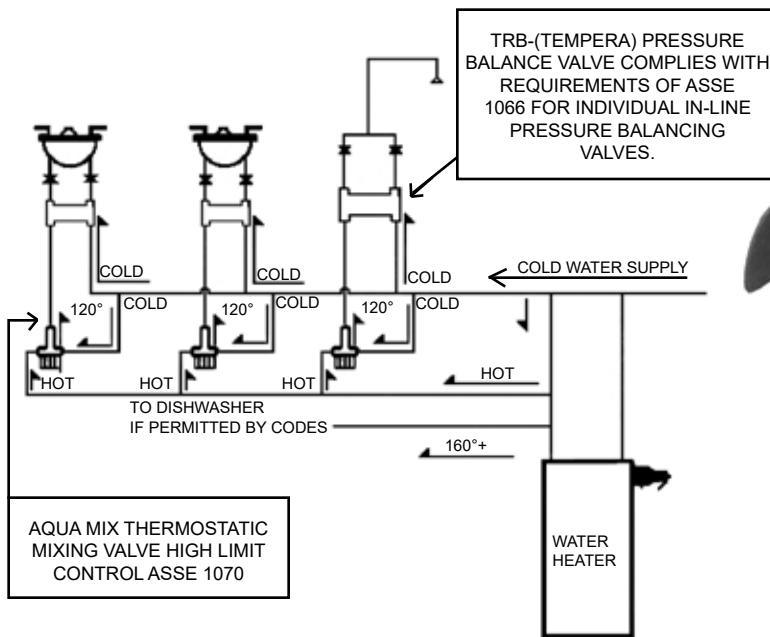

**Precision Plumbing Products**  
*"Specify with Confidence - Install with Pride"*

**LEAD FREE**

**TEMPERA-THERM  
 THERMOSTATIC/PRESSURE BALANCE CONTROL**

www.pppinc.net

TEMPERA-THERM KIT

**PART NUMBERS:**

- TRB-1T - Pressure Balancing Valve w/PTMV-500-70 Mixing Valve
- TRB-2T - Pressure Balancing Valve w/PTMV-750-70 Mixing Valve
- TRB-3T - Pressure Balancing Valve w/PTMV-1000-70 Mixing Valve

Precision Plumbing provides the first High Limit Thermostatic/Pressure Balance Control Package for two handle mixing valves.

Place the tempera valve ahead of the fixture controls to maintain even temperatures during use.

**NOTE:**

System designed for a hot water flow rate of 8 GPM or less.

**Precision Plumbing Products**

Division of JL Industries, Inc.